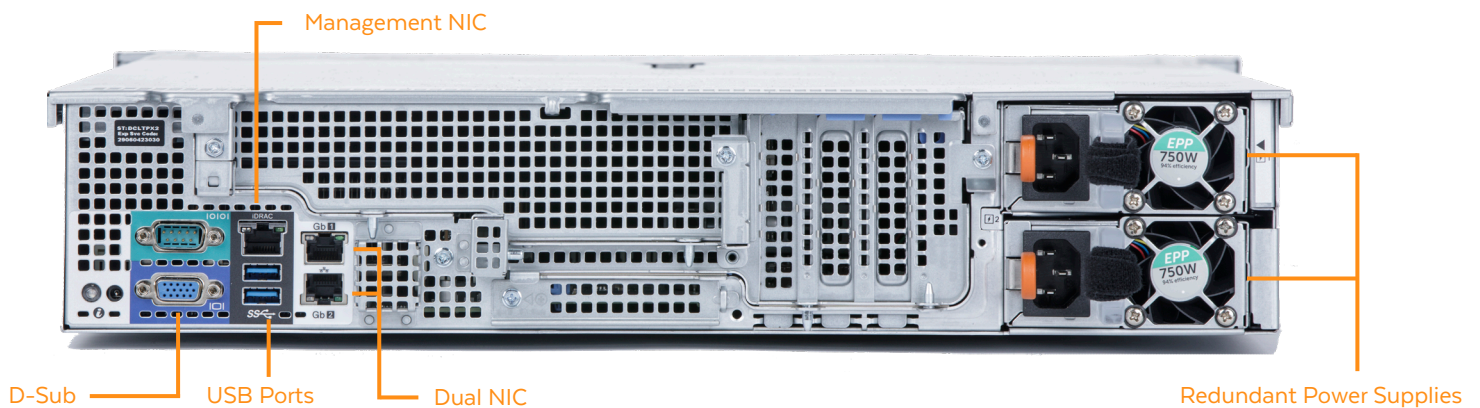

VALT SERVER

R2Z80S SPECIFICATIONS

The R2Z80S is 2U full-depth chassis featuring dual INTEL XEON SILVER 4316 CPU, 64 GB RAM, RAID 6 SSD OS/Application array and 80 TB RAID 6 video archive. This appliance is benchmarked to manage up to 60 1080p cameras offering 40,000 hours* of video archive.

TECHNICAL SPECIFICATIONS

MODEL NAME	R2Z80S
FORM FACTOR	2U
CAMERAS	60
OS	UBUNTU LINUX
OS DRIVE	BOSS CONTROLLER CARD + WITH 2 M.2 STICKS 240G (RAID 6), LP
RAID OS	RAID 6
STORAGE DRIVE	80 TB
RAID STORAGE	RAID 6, HOT SWAP
RAID CONTROLLER	PERC H755 SAS CONTROLLER, FRONT
# CPUS	1
CPU	INTEL XEON SILVER 4316
CACHE	30 MB
CORES	20
THREADS	40
SPEED	2.3 GHZ
MEMORY	(4) 16 GB RDIMM, 3200MT/S, DUAL RANK
HEIGHT X WIDTH X DEPTH	3.5" X 17.08" X 27.31"
MOUNTING RAILS	READYRAILS SLIDING RAILS WITH CABLE MANAGEMENT ARM
APPLIANCE WEIGHT	46 LBS
SHIPPING WEIGHT	75 LBS
MOTHERBOARD	POWEREDGE R550 MOTHERBOARD
POWER SUPPLY	DUAL, HOT-PLUG, REDUNDANT POWER SUPPLY (1+1), 800W
AVG. POWER CONSUMPTION	274W
BTU/HR	935
VIDEO STORAGE	40,000 HOURS*

All VALT Servers are backed by a 3 year next business day on-site repair warranty
To request warranty services please contact Intelligent Video Solutions by phone: 262-746-9290 or email: support@ipivs.com.

* Estimated retention hours for use with 1080P cameras for 720P cameras multiply by 2
Additional information available at ipivs.com/products/#servers